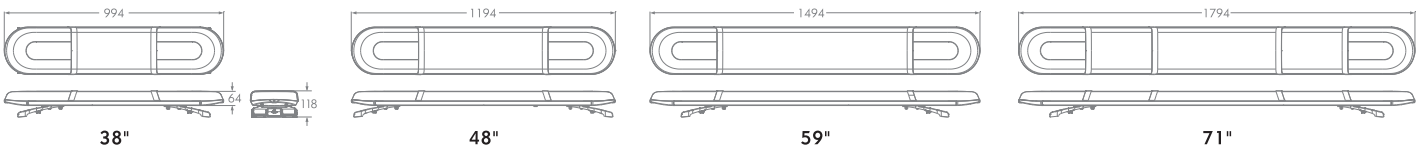

Instructor AIR

Features

- > Low-profile design, economical with guaranteed quality
- > Optimized warning effects with 360 degree R65 Class II light output
- > An LED blade attached inside the white dome for illumination
- > Different lengths to choose from, suitable for various industries
- > A 4-core harness provides simple control over functions
- > Fine heat dissipation with aluminum chassis
- > Robust and durable structure with PC outer dome
- > Fully encapsulated for moisture, vibration and corrosion resistance

Optional Accessories

Model	Item	Length	Color	Voltage	Max Power	LED	Lens	Flash Patterns	Mount	Operating Temperature	Certifications
Instructor AIR	014001	38"	●	DC 10-33V	70W	42pcs 3W	TIR	19	Strap kit	-30 to 70°C	R65, R10
	014002	48"									
	014003	59"									
	014004	71"									